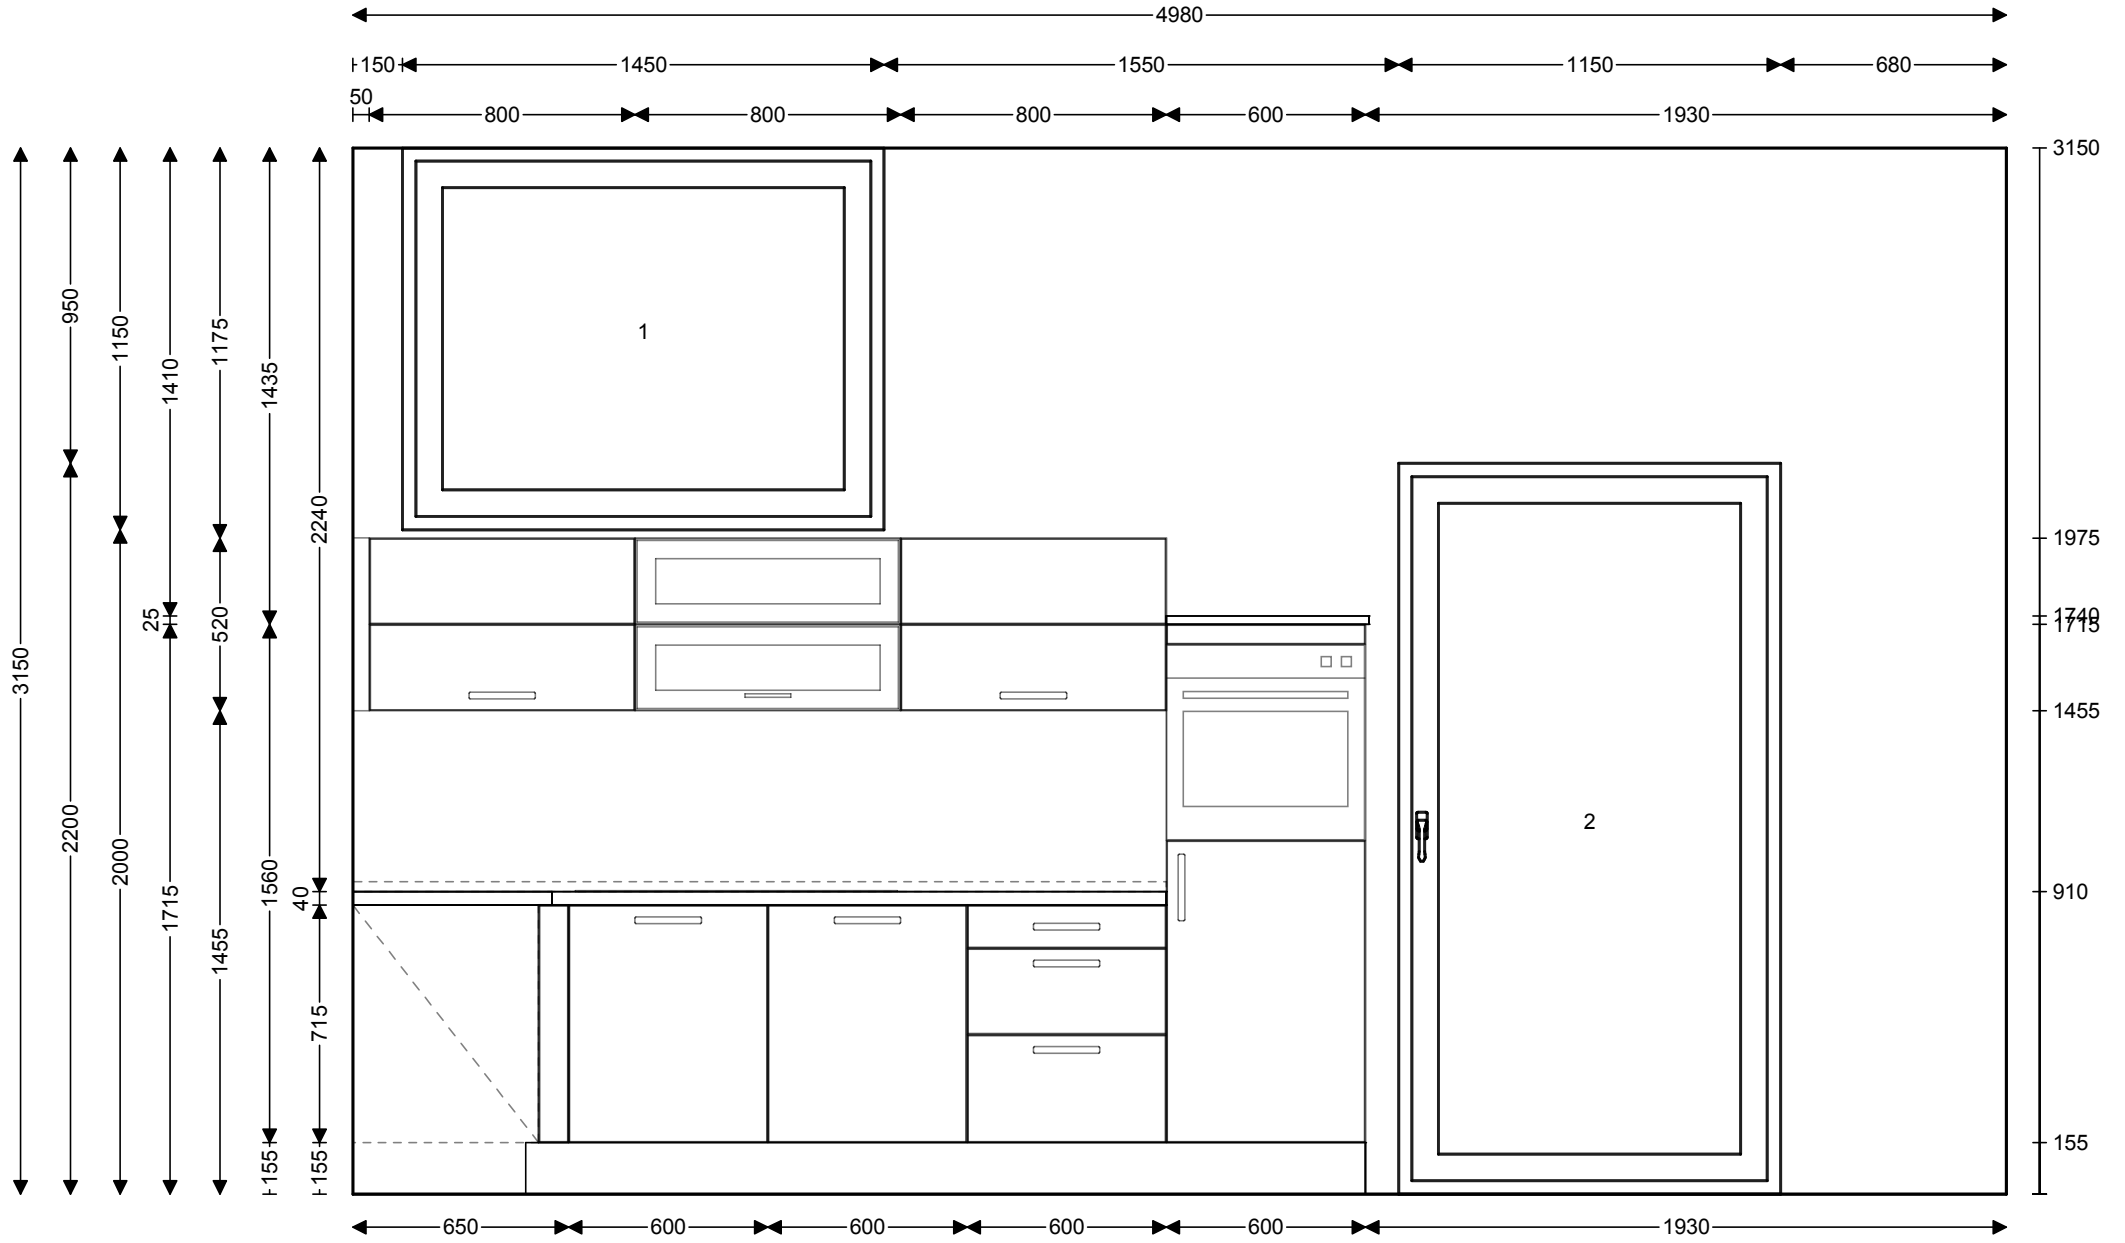

Küchenstudio Manfred Haas
Markt 80
95679 Waldershof
MH

Frontansicht 2
Kommission 104/2

27.02.2015

Herr Zthomas Philipp
Schulstr.5
95704 Pullenreuth